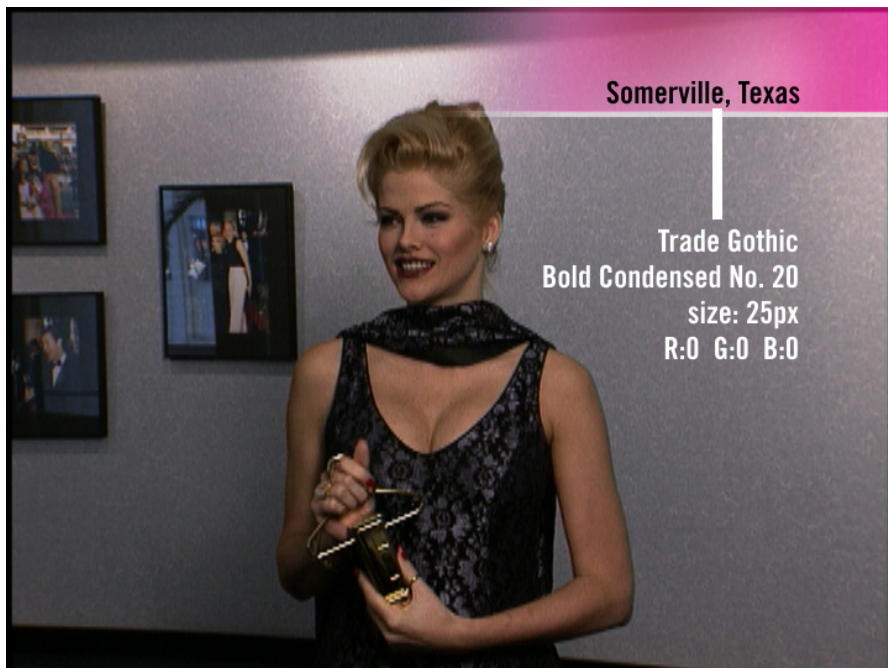

**LOCATORS
SAMPLE
TRT: 10.00
TIMECODE IN: 01.05.50.00**

**FILL
TRT: 20.00
TIMECODE IN: 01.06.10.00
MATTE
TRT: 20.00
TIMECODE IN: 01.06.40.00**